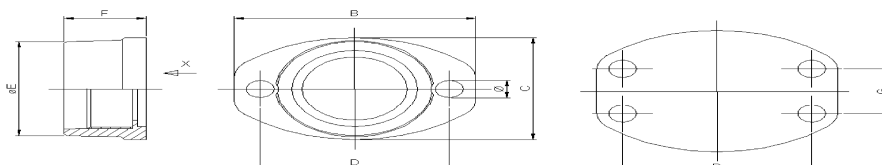

Note: For metal fitting with male thread, we offer a special flange.

	B	C	D	G	Ø	ØE	H	F	kg/100	VP
Metr. EN 60423										
M 25 x 1,5	46	32	36	-	5,4	29,5	13,0	15,5	0,59	50
M 32 x 1,5	63	46	52	-	6,6	37,0	16,5	19,0	1,31	25
M 40 x 1,5	67	55	54	36	6,6	45,0	16,0	18,5	1,66	10
M 50 x 1,5	86	64	73	30	6,6	55,0	17,0	20,0	2,22	10
M 63 x 1,5	86	70	73	30	6,6	68,0	17,0	20,0	2,24	5

One-piece flange

straight, suitable for corrugated hoses for insertion into a control box

Material : Polyamide

1. resistant to many oils and benzines
   - largely acid and solvent-resistant
   - halogen-, silicon-, cadmium-free
   - self-extinguishing
   - flame retardant
   - with special seals protection
2. **IP 65, IP 66, IP 67, IP 69K**